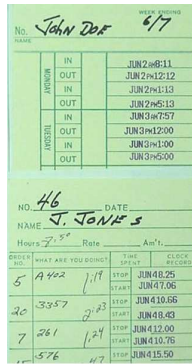

Payroll and Job
Cost Time Cards

SPECIFICATIONS

Height -5.7", 14.5 cm. Width - 6.45", 16.4 cm.
Depth- 6.75", 17.1 cm
Weight- 3.2 lb., 1.2 kg.
Weight with AC Adapter- 5.4 lb., 2.0 kg.
Shipping Weight - 8.0 lb., 3.0 kg.
Electrical 110VAC, 60 HZ / 220 VAC 50 HZ
Print Type DOT MATRIX
Operating Temp. 25 to 110 ° F, -4 to 45 ° C
Accuracy to + / - 15 Seconds per Month
@ 70 ° F., 21 ° C

Distributed By