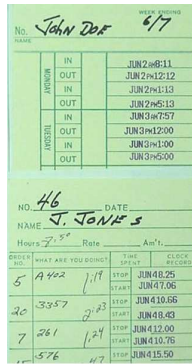

Comments / Preset messages

RCVD SENT IN OUT CFMD
FILED PAID
USED FAXED VOID ORIGN
APR'D CMLP'D

Programmable up to three lines

Alpha / Numeric or a combination of both

ACCESSORIES

Time Card Rack

T-4U
Cassette Ribbon

Payroll and Job
Cost Time Cards

SPECIFICATIONS

Height -5.7", 14.5 cm. Width - 6.45", 16.4 cm.
Depth- 6.75", 17.1 cm
Weight- 3.2 lb., 1.2 kg.
Weight with AC Adapter- 5.4 lb., 2.0 kg.
Shipping Weight - 8.0 lb., 3.0 kg.
Electrical 110VAC, 60 HZ / 220 VAC 50 HZ
Print Type DOT MATRIX
Operating Temp. 25 to 110 ° F, -4 to 45 ° C
Accuracy to + / - 15 Seconds per Month
@ 70 ° F., 21 ° C